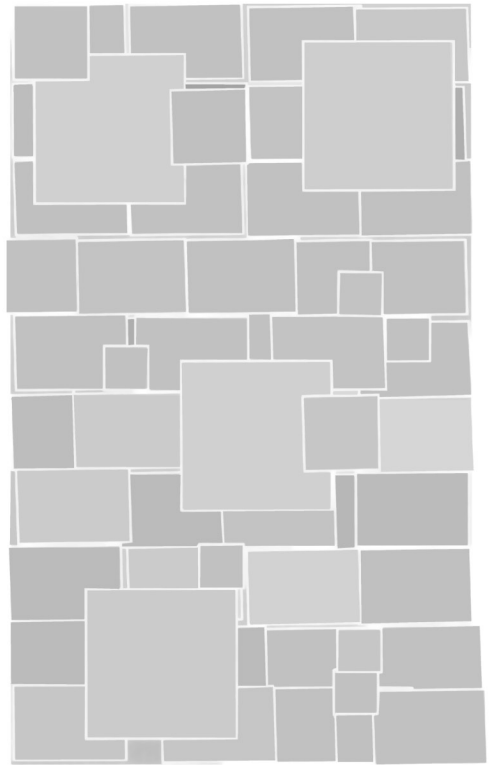

**MW1**

10 squares across, each square 3" X 3"  
panels are 30" wide by 10' in length  
(76.20 cm wide x 3.04 mtr in length)

**MW2**

random  
panels are 30" wide by 10' in length  
(76.20 cm wide x 3.04 mtr in length)  
Note: This pattern will not side match.

**MW3**

3 squares across, each square 10" X 10"  
panels are 30" wide by 10' in length  
(76.20 cm wide x 3.04 mtr in length)

**MW4**

4 rectangle across, each rectangle 7-1/2" X 12"  
panels are 30" wide by 10' in length  
(76.20 cm wide x 3.04 mtr in length)

**MW5**

6 squares across, each square 5" X 5"  
panels are 30" wide by 10' in length  
(76.20 cm wide x 3.04 mtr in length)

**MW6**

5 squares across, each square 6" X 6"  
panels are 30" wide by 10' in length  
(76.20 cm wide x 3.04 mtr in length)

### MW14

30 squares across, each square 1" X 1"  
panels are 30" wide by 10' in length  
(76.20 cm wide x 3.04 mtr in length)

Note: These are  
artist's drawing and color  
shading interpretation of the  
products. The drawings are  
provided primarily for scale of  
pattern and layout. A sample  
of MW14 is included, and  
all patterns have identical  
coloring. Samples are  
sent upon request.